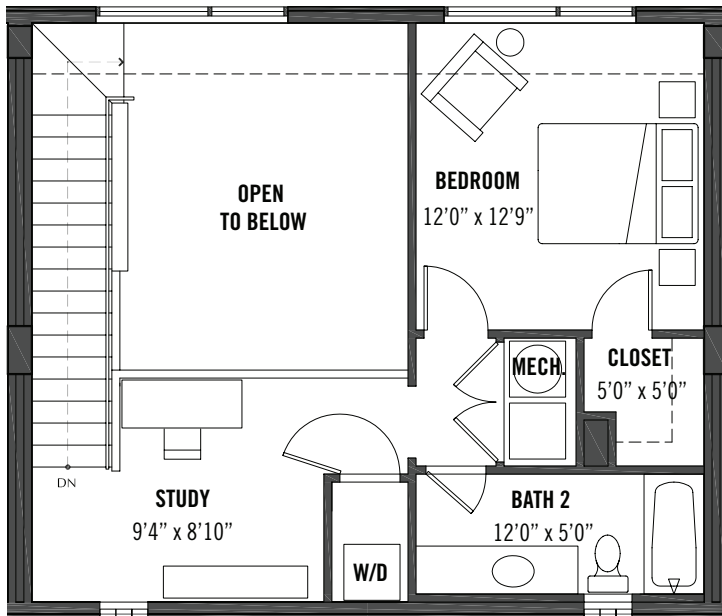

Second floor

www.1101eighteenth.com

Contact: Ben delCarmen or John Rula at (615) 327-1101
ben@bendelcarmen.com or john@johnrula.com
Latitude Realty Group office: (615) 279-9501