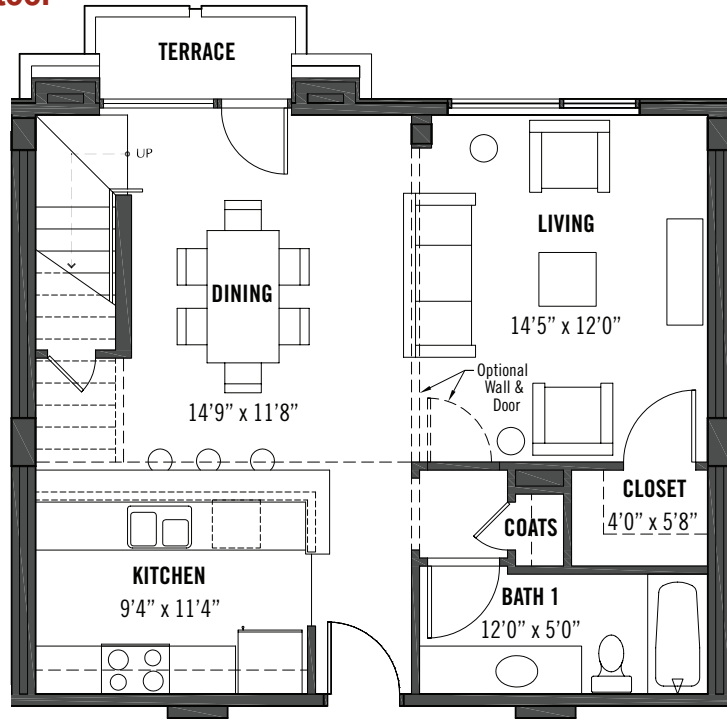

Two-Bedroom Skyloft

Plan C³

Bedrooms: 1 or 2
Full bathrooms: 2
Number of units: 9

Total square footage: 1,255
First floor: 698
Second floor: 557

First floor