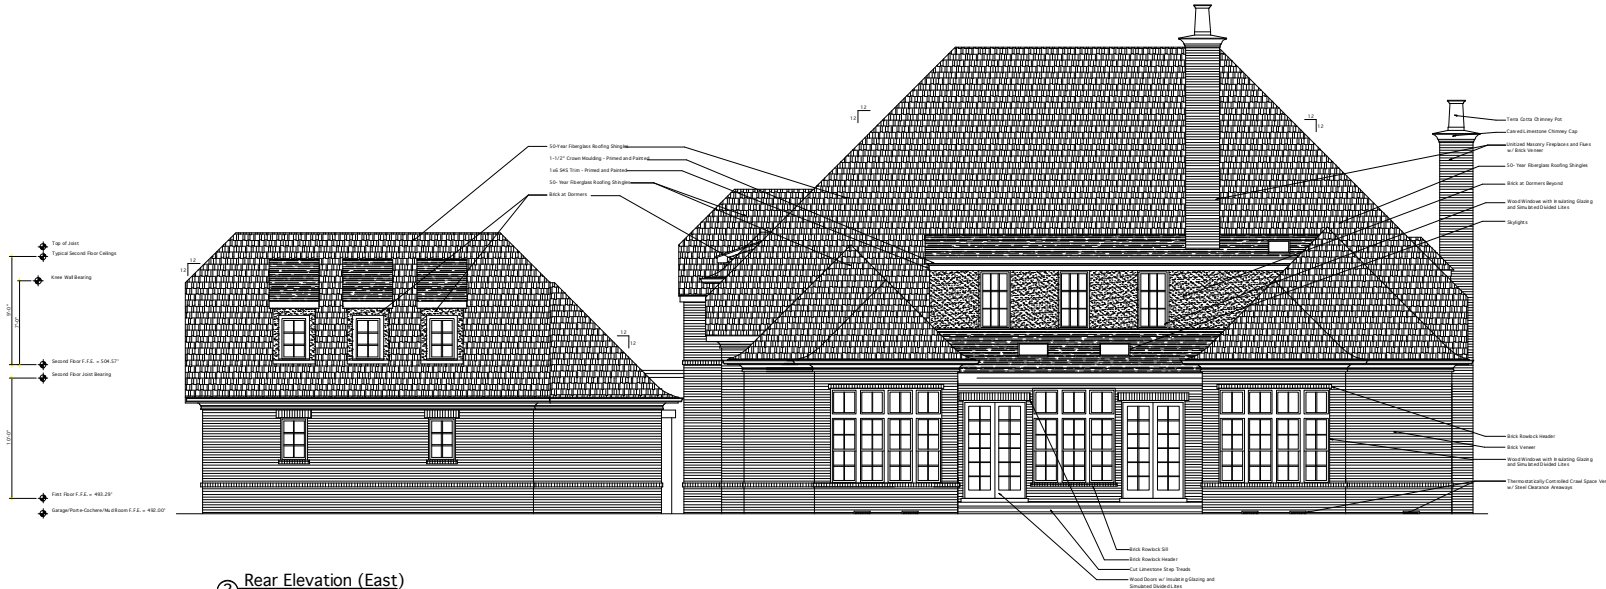

① Front Elevation (West)

② Rear Elevation (East)

CONSTRUCTION DOCUMENTS

New Residence at
5043 Robin Hill Road
Bismville, Tennessee 37205

Elevation
DATE: 11/11/2024
1:44:11 PM

A4